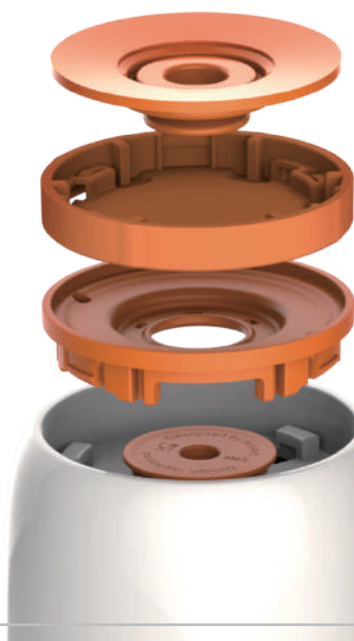

封底

封面

SUCTION DRINKWARE

不倒杯系列 /

强力吸盘, 不会意外倾倒。
SMART GRIP PAD
TECHNOLOGY TO PREVENT SPILLING

羚羊不倒杯
ANTELOPE SUCTION BOTTLE
370ML . PP, Silicone, ABS
304 stainless steel
. ABS, PP, 硅胶, 304不锈钢
. 210x81.6x78mm

小鹿不倒杯
DEER SUCTION BOTTLE
330ML . PP, TPR, Silicone, ABS
. 199x83x80mm

犀牛不倒杯
RHINO SUCTION BOTTLE
450ML . PP, Silicone, ABS
304 stainless steel
. PP, 硅胶, ABS, 304不锈钢
. 220x80mm

鸵鸟不倒杯
OSTRICH SUCTION BOTTLE
400ML . PP, Silicone, ABS
304 stainless steel
. PP, 硅胶, ABS, 304不锈钢
. 195x77mm

CAFE CUP

咖啡系列 /

IDEA CAFE SUCTION CUP
COFFEE GROUNDS (ECO-FRIENDLY)
340ML . PP, Silicone, ABS, TPE
Coffee grounds
. TPE, PP, 食用级硅胶, 咖啡渣
. 146x90mm

佛罗伦萨咖啡不倒杯
FLORENCE SUCTION MUG
310ML . PC, PP, Silicone, ABS
304 stainless steel
. PC, PP, 硅胶, 304不锈钢, ABS
. 164x90 MM